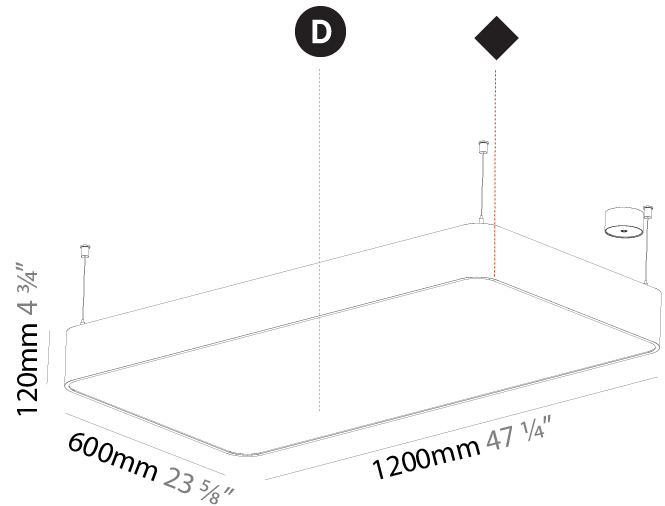

GENERAL

Series: Smoothy
Subseries: Smoothy Standard
Partner: Prolicht
Division: Architectural
Installation: Suspension
Product Type: Pendant
Mounting Location: Ceiling
Light Distribution: Direct

PHYSICAL

Shape: Rectangle
Length (mm): 1200
Length (in): 47 1/4
Width (mm): 600
Width (in): 23 5/8
Height (mm): 120
Height (in): 4 3/4
Max. Overall Height (mm): 2120mm / 83-7/16
Max. Overall Height (in): 83 7/16
Weight (kg): 20.33
Weight (lbs): 44.82
Diffuser: [PMMA - Opal or Micro-Prism](#)
Fixture Finish: [SSR / BKV / CWI / CRY / HAB / UFT / ITA / RUA / FTG / MYG / LOD / PUS / FRO / FUP / KIA / POP / BLS / SPG / MEY / GOH / CHC / COM / ABZ / JAG / OBR / MOS / ROR](#)
Fixture Material: Extruded Aluminum / Steel
Cable Details: 2000mm / 78 3/4"

ELECTRICAL

Lamp Type: LED (Zhaga Standard)
Input Wattage (W): 108.9
Total Output Wattage (W): 99
Dimming: [Non-Dimmable](#)
Driver Included: Yes
Driver Location: Integrated
Driver Type: Constant Current - Universal
Driver Class: Class 2
Input Voltage (V): 120 - 277
Constant Current (MA): 350
Upon Request: (Not included - see components) Integral: 0-10Vdc dimming / Phase dimming 120Vac only

LED

[Color Temperature (°K): 3000 / 4000](#)
Max. Delivered Lumen (lm): 11050 / 11450
CRI: >80 CRI
Efficiency (%): 82.7%
Lamp Life (hrs): 50000
Upon Request: Other CCT available

OPTICAL

RATINGS AND CERTIFICATIONS

Certified By: Certified for North American Standards
IP rating: IP20